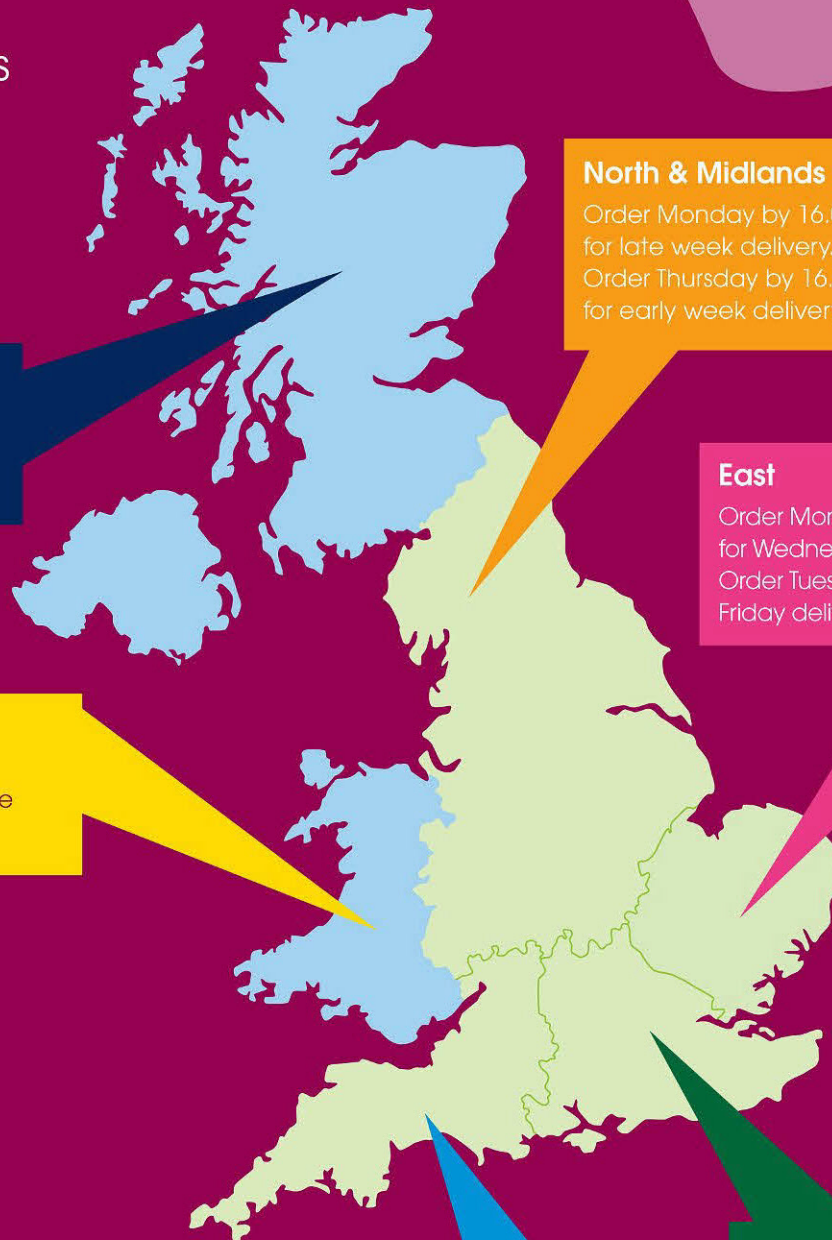

# Fast responsive delivery service

throughout the UK  
with generous  
order deadlines  
in season

## Wales

Order Monday by 12.00 noon for same week delivery

## South West

Order Monday by 12.00 noon for same week delivery

**Stuart Andrews:** East Anglia and the Midlands

**Peter Sheriff:** South West, South and South Wales

**Nigel Goodall:** Scotland, the North, North Wales, Northern Ireland & Channel Islands